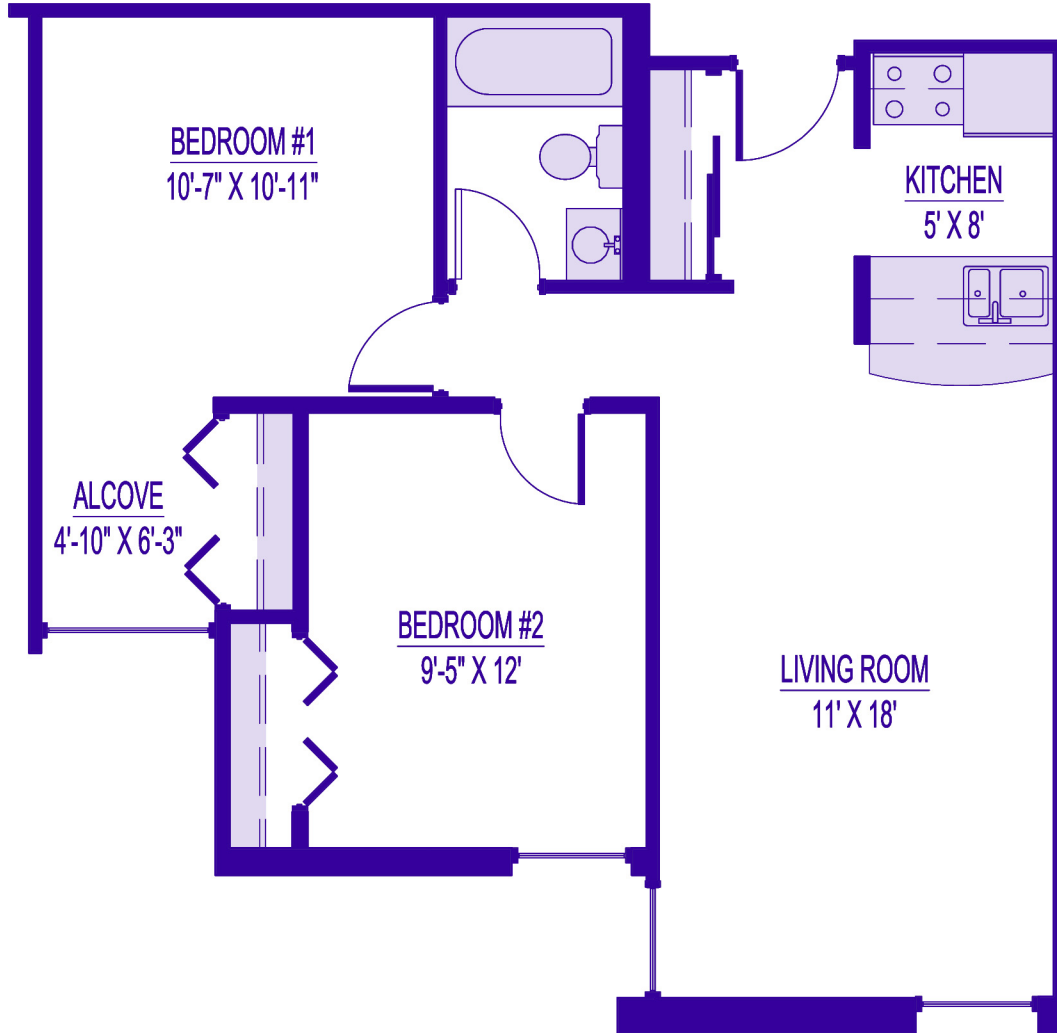

THE LONDON HOUSE

1580 NORTH FARWELL AVENUE

UNITS 107, 118, 120, 207, 218, 220, 307,
318, &320
2 BEDROOM
1 BATH
697 S.F.

WORKSHOPARCHITECTS