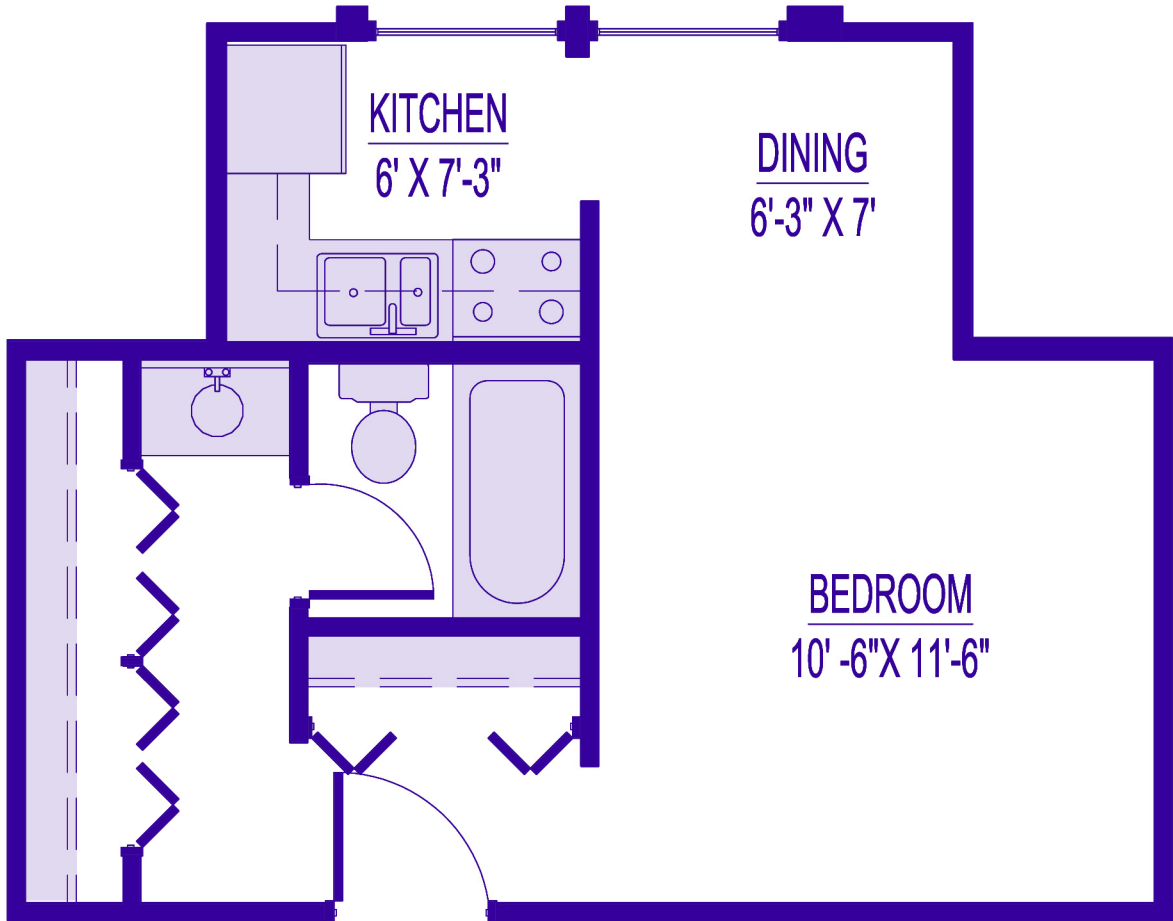

THE LONDON HOUSE

1580 NORTH FARWELL AVENUE

UNITS 1A, 2A, & 3A
1 BATH
338 S.F.

WORKSHOPARCHITECTS